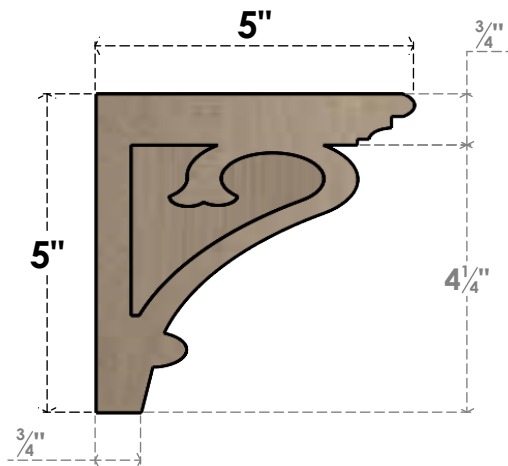

## ITEM NUMBER: CORU05X05X05MAYRCPR

5"W X 5"D X 5"H SERIES 1 WIDE MAYFLOWER ROUGH CEDAR TIMBERTHANE  
FAUX WOOD CORBEL, PRIMED

**SIDE PROFILE**

**FRONT PROFILE**

**ISOMETRIC**

EKENA MILLWORK  
2300 WEST MAIN ST.  
CLARKSVILLE, TX 75426  
TOLL FREE: 866-607-0453  
WWW.EKENAMILLWORK.COM

### NOTES

1. INSTALLATION TO BE COMPLETED IN ACCORDANCE WITH MANUFACTURER'S SPECIFICATIONS.
2. DRAWING MAY NOT BE TO SCALE
3. THIS DRAWING IS INTENDED FOR DESIGN AND PLANNING PURPOSES ONLY.
4. ALL INFORMATION CONTAINED HEREIN WAS CURRENT AT THE TIME OF DEVELOPMENT BUT MUST BE REVIEWED AND APPROVED BY THE PRODUCT MANUFACTURER TO BE CONSIDERED ACCURATE.
5. TIMBERTHANE ARCHITECTURAL PRODUCTS ARE MADE FROM HIGH DENSITY URETHANE AND COME FACTORY PRIMED