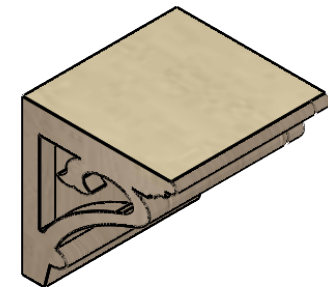

## ITEM NUMBER: CORU05X05X05MAYRCPR

5"W X 5"D X 5"H SERIES 1 WIDE MAYFLOWER ROUGH CEDAR TIMBERTHANE  
FAUX WOOD CORBEL, PRIMED

**SIDE PROFILE**

**FRONT PROFILE**

**ISOMETRIC**

EKENA MILLWORK  
2300 WEST MAIN ST.  
CLARKSVILLE, TX 75426  
TOLL FREE: 866-607-0453  
WWW.EKENAMILLWORK.COM

### NOTES

1. INSTALLATION TO BE COMPLETED IN ACCORDANCE WITH MANUFACTURER'S SPECIFICATIONS.
2. DRAWING MAY NOT BE TO SCALE
3. THIS DRAWING IS INTENDED FOR DESIGN AND PLANNING PURPOSES ONLY.
4. ALL INFORMATION CONTAINED HEREIN WAS CURRENT AT THE TIME OF DEVELOPMENT BUT MUST BE REVIEWED AND APPROVED BY THE PRODUCT MANUFACTURER TO BE CONSIDERED ACCURATE.
5. TIMBERTHANE ARCHITECTURAL PRODUCTS ARE MADE FROM HIGH DENSITY URETHANE AND COME FACTORY PRIMED