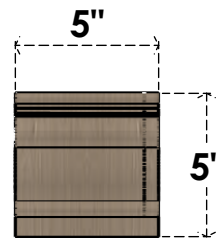

## ITEM NUMBER: CORU05X05X05MAYRCPR

5"W X 5"D X 5"H SERIES 1 WIDE MAYFLOWER ROUGH CEDAR TIMBERTHANE  
FAUX WOOD CORBEL, PRIMED

**SIDE PROFILE**

**FRONT PROFILE**

**ISOMETRIC**

EKENA MILLWORK  
2300 WEST MAIN ST.  
CLARKSVILLE, TX 75426  
TOLL FREE: 866-607-0453  
WWW.EKENAMILLWORK.COM

### NOTES

1. INSTALLATION TO BE COMPLETED IN ACCORDANCE WITH MANUFACTURER'S SPECIFICATIONS.
2. DRAWING MAY NOT BE TO SCALE
3. THIS DRAWING IS INTENDED FOR DESIGN AND PLANNING PURPOSES ONLY.
4. ALL INFORMATION CONTAINED HEREIN WAS CURRENT AT THE TIME OF DEVELOPMENT BUT MUST BE REVIEWED AND APPROVED BY THE PRODUCT MANUFACTURER TO BE CONSIDERED ACCURATE.
5. TIMBERTHANE ARCHITECTURAL PRODUCTS ARE MADE FROM HIGH DENSITY URETHANE AND COME FACTORY PRIMED